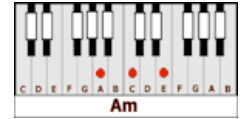

99.9% SURE – Brian McComas (G)

GUITAR / KEYBOARD CHORDS:

G = 320003

D = xx0232

C = x32010

Em = o22000

Am = xo2210

INTRO: G D C D - G D C D - G D C D - G D C D