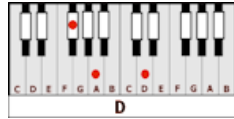

99.9% SURE – Brian McComas (G)

GUITAR / KEYBOARD CHORDS:

G = 320003

D = xx0232

C = x32010

Em = o22000

Am = xo2210

INTRO: G D C D - G D C D - G D C D - G D C D

G D C D

You don't know what you do to me, You changed around the scenery

G D C D

And now everything is new to me, But it looks just right, yeah, it looks just right

Em

C

C-Em-Am

D