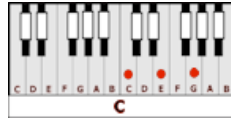

99.9% SURE – Brian McComas (G)

GUITAR / KEYBOARD CHORDS:

G = 320003

D = xx0232

C = x32010

Em = o22000

Am = xo2210

INTRO: G D C D - G D C D - G D C D - G D C D

G D C D

You don't know what you do to me, You changed around the scenery

G D C D

And now everything is new to me, But it looks just right, yeah, it looks just right

Em

C

C-Em-Am

D