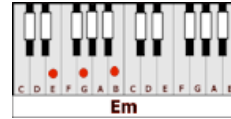

99.9% SURE – Brian McComas (G)

GUITAR / KEYBOARD CHORDS:

G = 320003

D = xx0232

C = x32010

Em = o22000

Am = xo2210

INTRO: G D C D - G D C D - G D C D - G D C D

G D C D

You don't know what you do to me, You changed around the scenery

G D C D

And now everything is new to me, But it looks just right, yeah, it looks just right

Em

C

C-Em-Am

D